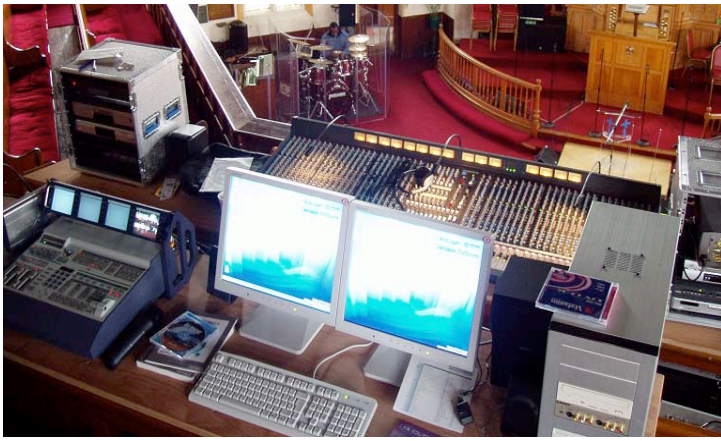

## Creating the Complete Solution

The main church showing six flown Electrovoice SX300 speakers with two 2 x 18" subwoofers below – powered and controlled by EV and DBX amplification and processing. The mounted screen demonstrates the effectiveness of over 4000 lumens projected from the balcony via a long throw lens.

An Allen & Heath ML4000 48 Channel Mixing Console is the nerve centre for the audio system. Offering VCA and Group Busses, LCR Control, Matrix Outputs, 12 Monitor Auxiliaries and PC Snapshot Memories, it ensures maximum control, creativity and above all – pristine sound quality.

At the New Testament Assembly Church, SW17, Creative Digital Solutions were commissioned to supply and install probably the most advanced and comprehensive installation within a Church in the United Kingdom. With the support of many of the leading manufacturers in audio, audio-visual and reprographics, Creative were able to offer the complete solution to assist this prospering Church to further growth and development in all areas of Worship and Ministry. Here we examine the many facets of this installation and assess the benefits of Churches using one forward thinking company to supply the complete solution for all their future requirements.

With such an advanced audio-visual system in place, NTA wanted to be able to produce and distribute their own DVDs. Here you can see the Datavideo SE-800 vision mixer (used to monitor and record the various camera inputs to hard disk) linked to a custom designed recording and editing suite using Adobe Premiere and DVStorm software. Below is a Sony remote camera discreetly installed for close-ups of Baptisms and on-stage Ministry. Two further 'roving' semi-professional DV cameras were supplied to cope with all other requirements. Custom AV optimised laptop installed with Songpro V4 song management software also shown.