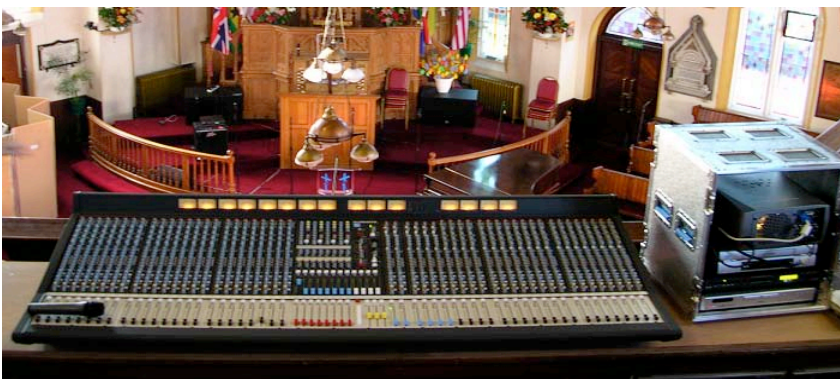

## Creating the Complete Solution

The main church showing six flown Electrovoice SX300 speakers with two 2 x 18" subwoofers below – powered and controlled by EV and DBX amplification and processing. The mounted screen demonstrates the effectiveness of over 4000 lumens projected from the balcony via a long throw lens.

An Allen & Heath ML4000 48 Channel Mixing Console is the nerve centre for the audio system. Offering VCA and Group Busses, LCR Control, Matrix Outputs, 12 Monitor Auxiliaries and PC Snapshot Memories, it ensures maximum control, creativity and above all – pristine sound quality.

And it doesn't stop here! As well as 12 rear TV monitors linked to the projection system, 10 Dynacord M12 stage monitors and an array of microphones for picking up the steel band, choir and ambient sound, the NTA installation is about to enter it's final stage with the addition of rear speakers to produce true 6.1 surround sound and in ear monitoring. With these additions the system is ready for the many demanding conferences and services that take place in this Church every year.